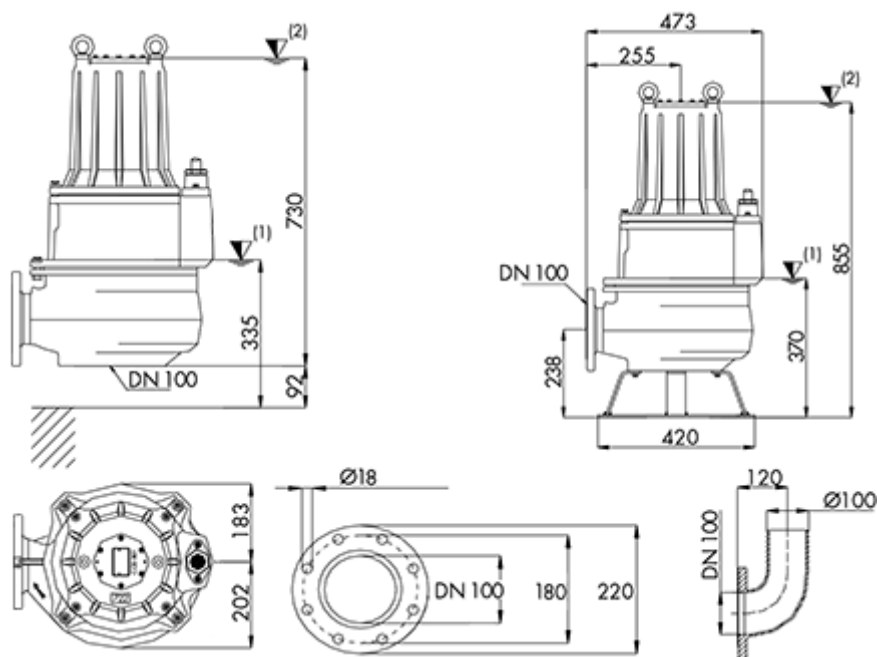

# Data Sheet

Article number: 71644120001003

Description: Dreno sewage pump Serie VT 100/4/200 C362  
12 3x400V 50HZ discharge DN100

## Measures

Version = Type VT 100/4/200 C.362 & VT 100/4/200 C.363